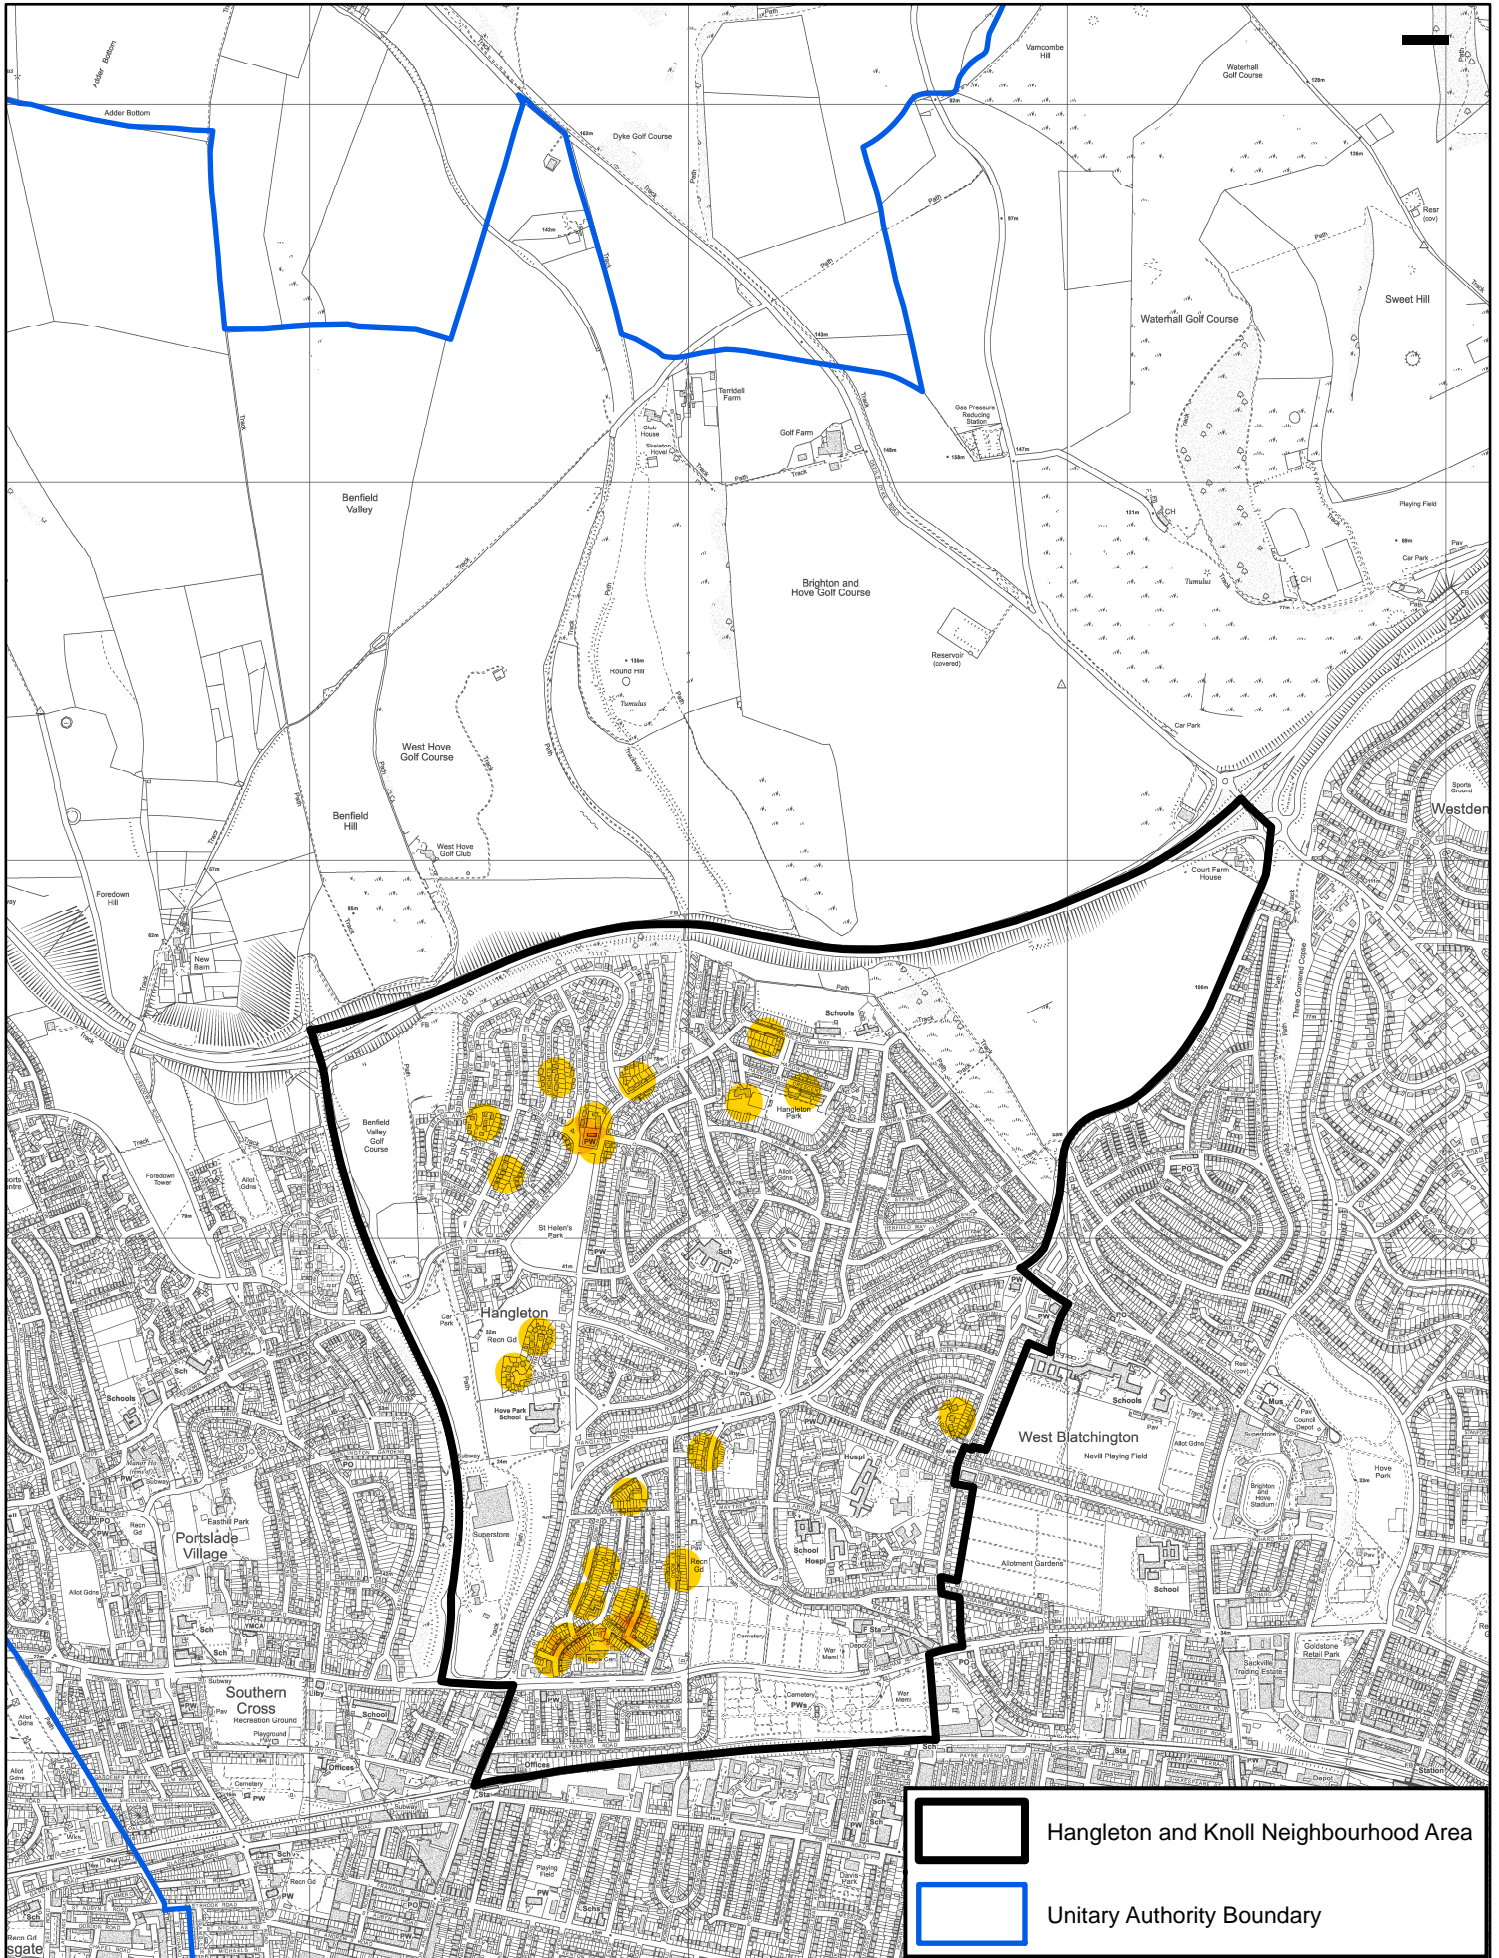

# Hangleton & Knoll Neighbourhood Area (A4)

(A4) Scale: 1:20,000